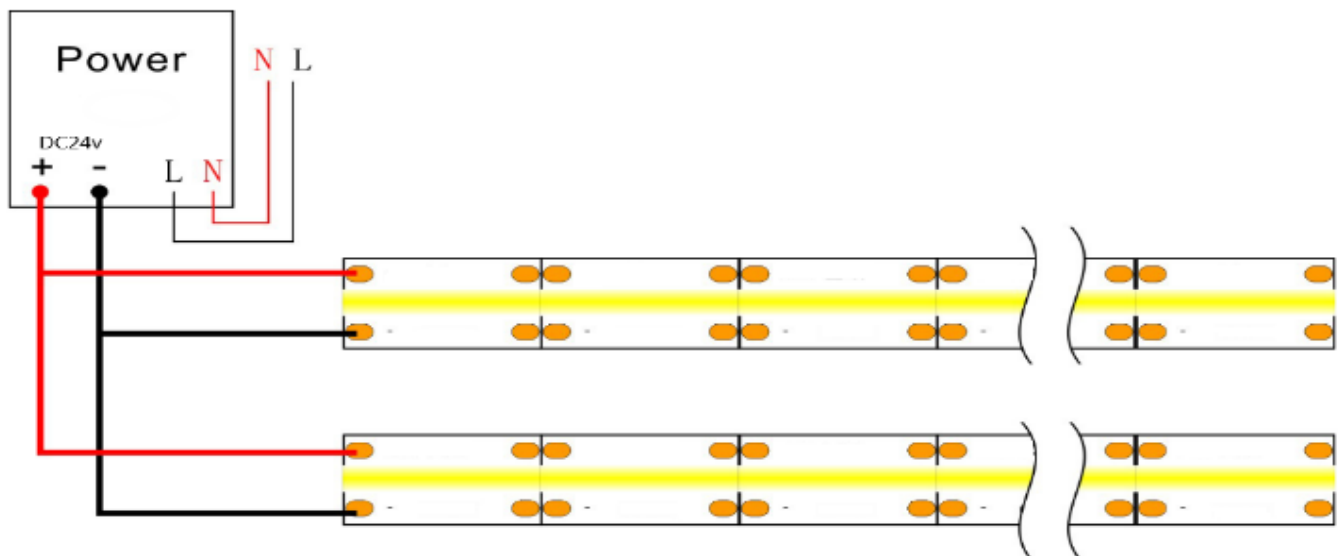

SPECIFICATION

Part No.: COB RGB/CCT DUAL WHITE LED Strip

NEWSTAR LED Lighting

Features

- High brightness.
- Long lifespan 50,000hours
- Energy-saving product
- Environment-friendly
- Certifications: CE & RoHS
- NO RF interference
- Easy to install and maintain
- Low in heat radiation and power consumption
- Uniform lighting effect without dot

Dimensions:

RGB 840leds/m

CCT Dual White 608leds/m

SPECIFICATION

Technical Specifications

Model	NSS-COB-840RGB	NSS-COB-604CCT
Light Source	840leds	604leds
Power	15w/m	12+12w/m
Lumen	550LM/M	1080+1248lm/m
Input Voltage(V)	DC24V	DC24V
PCB Color	White, 10mm	White, 10mm
Chip	COB LED	COB LED
Certification	CE & RoHS	CE & RoHS
Working Temp	-30-60°C	-30-60°C
CRI (Ra)	>80Ra	>80Ra/90Ra
IP Grade	IP20/IP65/IP67/IP68	IP20/IP65/IP67/IP68
Color temperature	RGB	CCT Dual White
Warranty	5 years	5 years

Instruction

1、 Connection

R/Y/B/G/W single color Non waterproof LED strip series: There are two wires for the product (Wire Pathway 22AWG; Wire Length 150MM), the Red one is connected to the positive section of the power supply while the Black one is for the cathode. If use the controller, the Red one is connected to the positive section of the controller while the Black one is for the cathode.

2、 Installation

3M glue on the back of the product. Rive off the protection paper then install the product to anywhere you need to.

SPECIFICATION

3、 Installation Notice

- 1) Make sure the connection is correct according to the diagram.
- 2) Pay attention on the parameters limit on the above form. DO NOT run over the peak value.
- 3) Keep the surface of installation clear and level avoid breaking off.
- 4) Avoid the crook area is the just position of LED and other components, in order to protect the product and extend the lifespan of the product.