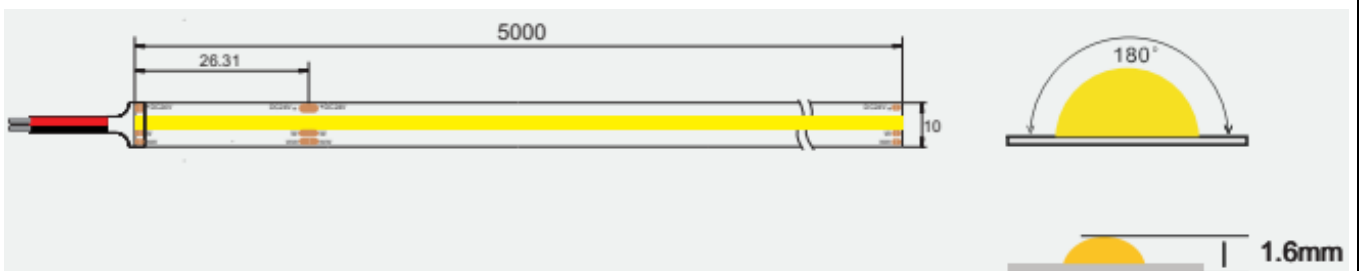

SPECIFICATION

Part No.: COB RGB/CCT DUAL WHITE LED Strip

NEWSTAR LED Lighting

Features

- High brightness.
- Long lifespan 50,000hours
- Energy-saving product
- Environment-friendly
- Certifications: CE & RoHS
- NO RF interference
- Easy to install and maintain
- Low in heat radiation and power consumption
- Uniform lighting effect without dot

Dimensions:

RGB 840leds/m

CCT Dual White 608leds/m

SPECIFICATION

Technical Specifications

Model	NSS-COB-840RGB	NSS-COB-604CCT
Light Source	840leds	604leds
Power	15w/m	12+12w/m
Lumen	550LM/M	1080+1248lm/m
Input Voltage(V)	DC24V	DC24V
PCB Color	White, 10mm	White, 10mm
Chip	COB LED	COB LED
Certification	CE & RoHS	CE & RoHS
Working Temp	-30-60°C	-30-60°C
CRI (Ra)	>80Ra	>80Ra/90Ra
IP Grade	IP20/IP65/IP67/IP68	IP20/IP65/IP67/IP68
Color temperature	RGB	CCT Dual White
Warranty	5 years	5 years

Instruction

1、 Connection

R/Y/B/G/W single color Non waterproof LED strip series: There are two wires for the product (Wire Pathway 22AWG; Wire Length 150MM), the Red one is connected to the positive section of the power supply while the Black one is for the cathode. If use the controller, the Red one is connected to the positive section of the controller while the Black one is for the cathode.