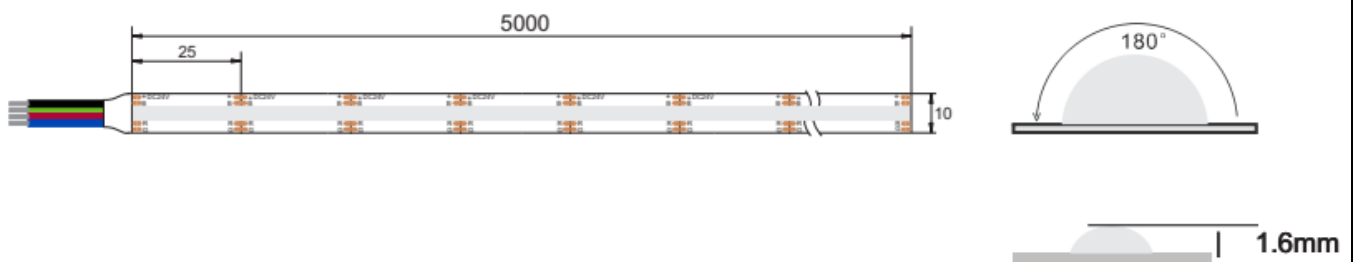

SPECIFICATION

Part No.: COB RGB/CCT DUAL WHITE LED Strip

NEWSTAR LED Lighting

Features

- High brightness.
- Long lifespan 50,000hours
- Energy-saving product
- Environment-friendly
- Certifications: CE & RoHS
- NO RF interference
- Easy to install and maintain
- Low in heat radiation and power consumption
- Uniform lighting effect without dot

Dimensions:

RGB 840leds/m

CCT Dual White 608leds/m

SPECIFICATION

Technical Specifications

Model	NSS-COB-840RGB	NSS-COB-604CCT
Light Source	840leds	604leds
Power	15w/m	12+12w/m
Lumen	550LM/M	1080+1248lm/m
Input Voltage(V)	DC24V	DC24V
PCB Color	White, 10mm	White, 10mm
Chip	COB LED	COB LED
Certification	CE & RoHS	CE & RoHS
Working Temp	-30-60°C	-30-60°C
CRI (Ra)	>80Ra	>80Ra/90Ra
IP Grade	IP20/IP65/IP67/IP68	IP20/IP65/IP67/IP68
Color temperature	RGB	CCT Dual White
Warranty	5 years	5 years

Instruction

1、 Connection

R/Y/B/G/W single color Non waterproof LED strip series: There are two wires for the product (Wire Pathway 22AWG; Wire Length 150MM), the Red one is connected to the positive section of the power supply while the Black one is for the cathode. If use the controller, the Red one is connected to the positive section of the controller while the Black one is for the cathode.