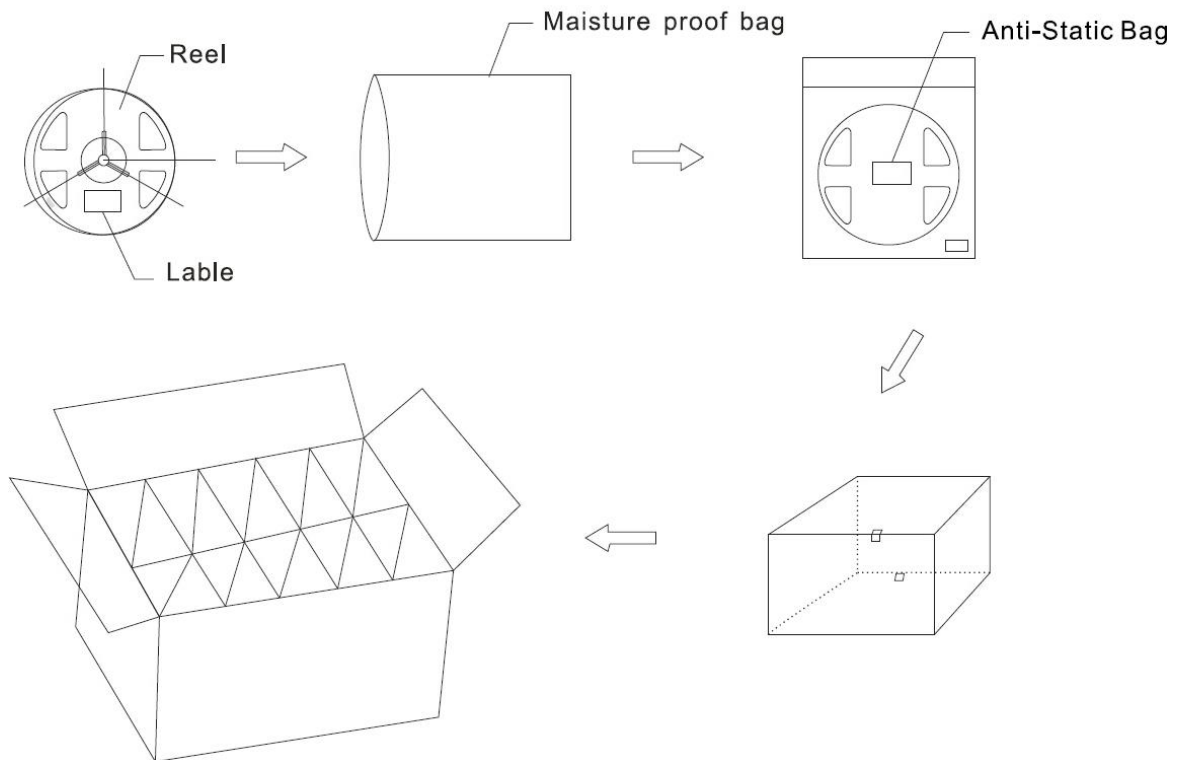

SPECIFICATION

Package

Application

- Christmas/ Halloween show lighting
- For boat/barge decorations lighting
- Widely applicable as back lighting, cove lighting, decoration lighting, for home furniture, club, bar, hotel, commercial center
- Channel letter lighting using for stores, restaurants, bars
- Car interior and exterior lights
- Illumination lighting using walkway, canopy, stairway accent lighting, amusement park
- Outdoor illuminated signs and advertisements
- Other light sources