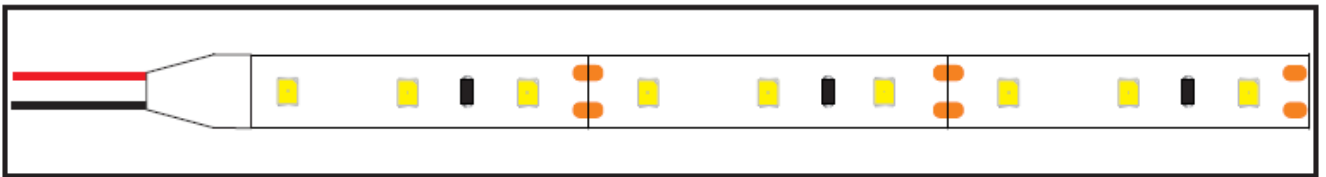

Clean mounting surface , straighten strip and fix it by 3M