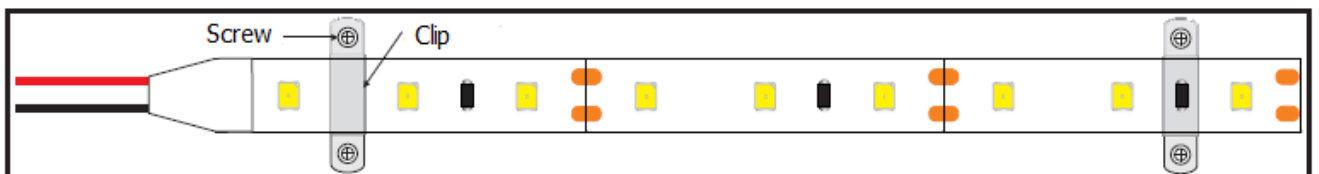

Instruction

1、 Connection

R/Y/B/G/W single color Non waterproof LED strip series: There are two wires for the product (Wire Pathway 22AWG; Wire Length 150MM), the Red one is connected to the positive section of the power supply while the Black one is for the cathode. If use the controller, the Red one is connected to the positive section of the controller while the Black one is for the cathode.

2、 Installation

3M glue on the back of the product. Rive off the protection paper then install the product to anywhere you need to.

SPECIFICATION

3、 Installation Notice

- 1) Make sure the connection is correct according to the diagram.
- 2) Pay attention on the parameters limit on the above form. DO NOT run over the peak value.
- 3) Keep the surface of installation clear and level avoid breaking off.
- 4) Avoid the crook area is the just position of LED and other components, in order to protect the product and extend the lifespan of the product.

Installation

IP33 & IP65

Remove release paper

Clean mounting surface , straighten strip and fix it by 3M

IP67 & IP68

Clean mounting surface

Straighten strip and fix it by clip and screw

SPECIFICATION