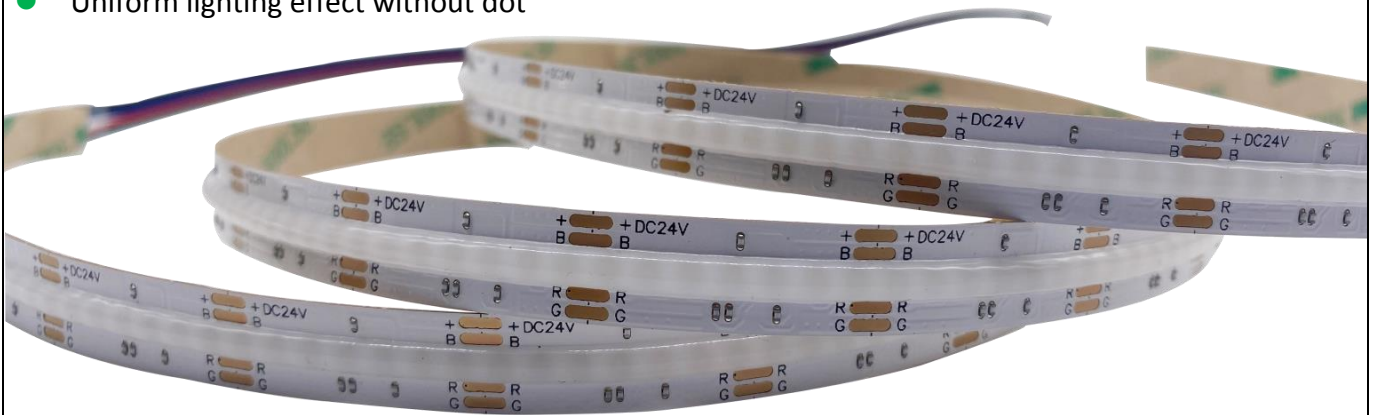

SPECIFICATION

Part No.: COB RGB/CCT DUAL WHITE LED Strip

NEWSTAR LED Lighting

Features

- High brightness.
- Long lifespan 50,000hours
- Energy-saving product
- Environment-friendly
- Certifications: CE & RoHS
- NO RF interference
- Easy to install and maintain
- Low in heat radiation and power consumption
- Uniform lighting effect without dot

Dimensions:

RGB 840leds/m

CCT Dual White 608leds/m

SPECIFICATION

Technical Specifications

Model	NSS-COB-840RGB	NSS-COB-604CCT
Light Source	840leds	604leds
Power	15w/m	12+12w/m
Lumen	550LM/M	1080+1248lm/m
Input Voltage(V)	DC24V	DC24V
PCB Color	White, 10mm	White, 10mm
Chip	COB LED	COB LED
Certification	CE & RoHS	CE & RoHS
Working Temp	-30-60°C	-30-60°C
CRI (Ra)	>80Ra	>80Ra/90Ra
IP Grade	IP20/IP65/IP67/IP68	IP20/IP65/IP67/IP68
Color temperature	RGB	CCT Dual White
Warranty	5 years	5 years

Instruction

1、 Connection

R/Y/B/G/W single color Non waterproof LED strip series: There are two wires for the product (Wire Pathway 22AWG; Wire Length 150MM), the Red one is connected to the positive section of the power supply while the Black one is for the cathode. If use the controller, the Red one is connected to the positive section of the controller while the Black one is for the cathode.

2、 Installation

3M glue on the back of the product. Rive off the protection paper then install the product to anywhere you need to.

SPECIFICATION

3、 Installation Notice

- 1) Make sure the connection is correct according to the diagram.
- 2) Pay attention on the parameters limit on the above form. DO NOT run over the peak value.
- 3) Keep the surface of installation clear and level avoid breaking off.
- 4) Avoid the crook area is the just position of LED and other components, in order to protect the product and extend the lifespan of the product.