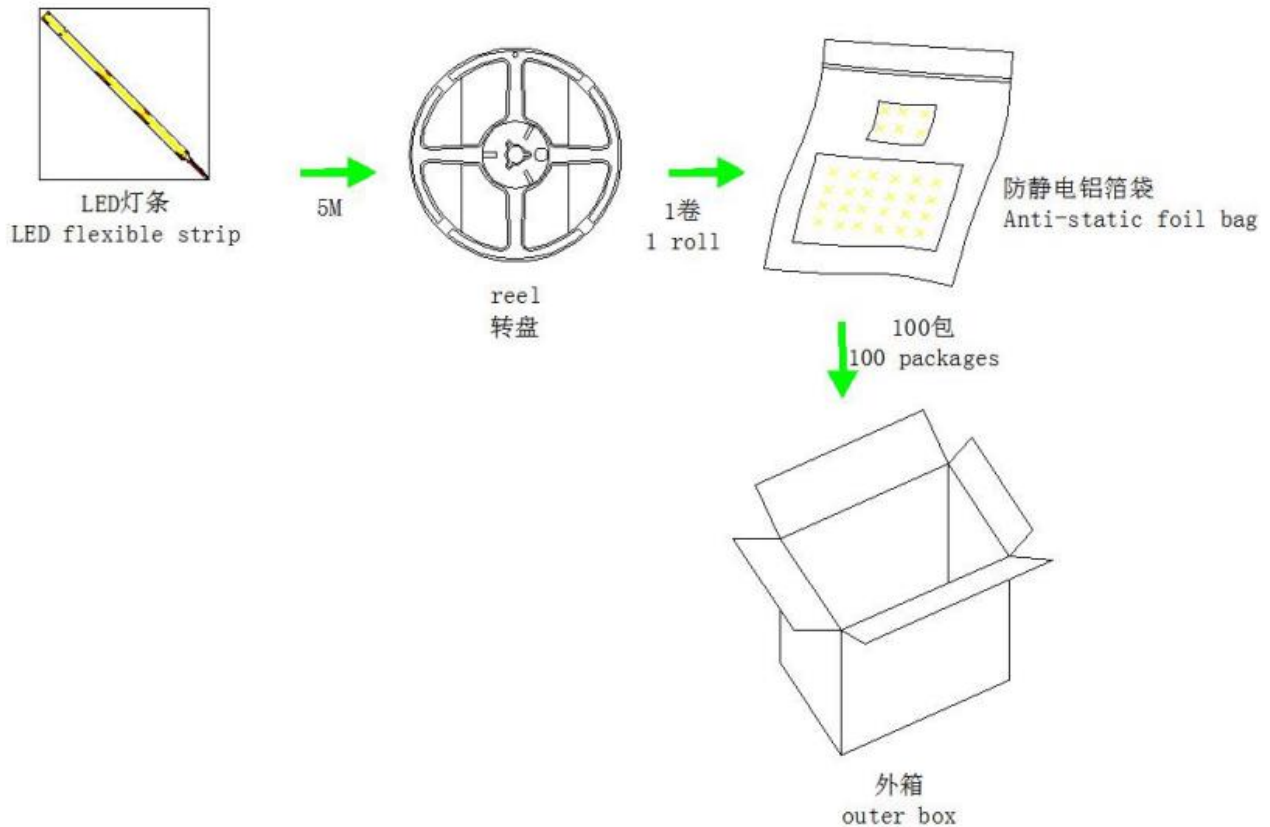

SPECIFICATION

Package

Application

- Christmas/ Halloween show lighting
- For boat/barge decorations lighting
- Widely applicable as back lighting, cove lighting, decoration lighting, for home furniture, club, bar, hotel, commercial center
- Channel letter lighting using for stores, restaurants, bars
- Car interior and exterior lights
- Illumination lighting using walkway, canopy, stairway accent lighting, amusement park
- Outdoor illuminated signs and advertisements
- Other light sources