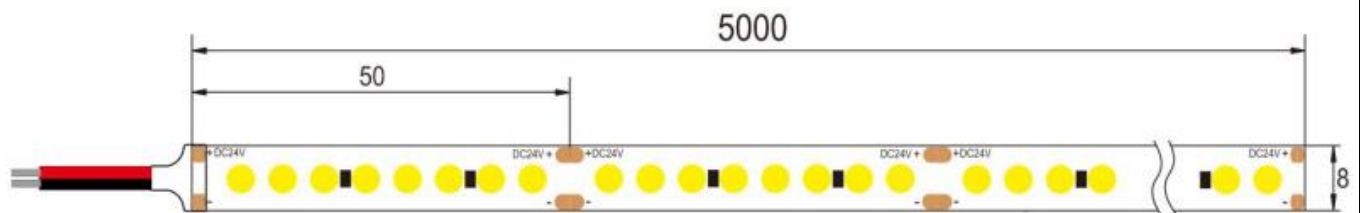

Dimensions: 160leds/m

160LEDs/m 8mm DC24V cob

Technical Specifications

Model	NSS-COB-160D
Light Source	160leds COB LED
Power	10w/m
Lumen	1100-1250lm/M
Input Voltage(V)	DC12V/DC24V
PCB Color	White, 8mm
Chip	COB LED
Certification	CE & RoHS
Working Temperature	-30-60°C
CRI (Ra)	>80Ra
IP Grade	IP20/IP65/IP67/IP68
Color temperature	2800-6500K
Warranty	5 years

R/Y/B/G/W single color Non waterproof LED strip series: There are two wires for the product (Wire Pathway 22AWG; Wire Length 150MM), the Red one is connected to the positive section of the power supply while the Black one is for the cathode. If use the controller, the Red one is connected to the positive section of the controller while the Black one is for the cathode.

2、 Installation

3M glue on the back of the product. Rive off the protection paper then install the product to anywhere you need to.

3、 Installation Notice

- 1) Make sure the connection is correct according to the diagram.
- 2) Pay attention on the parameters limit on the above form. DO NOT run over the peak value.
- 3) Keep the surface of installation clear and level avoid breaking off.
- 4) Avoid the crook area is the just position of LED and other components, in order to protect the product and extend the lifespan of the product.