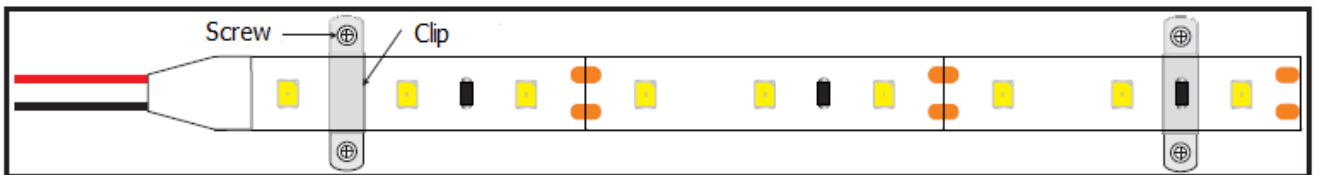

R/Y/B/G/W single color Non waterproof LED strip series: There are two wires for the product (Wire Pathway 22AWG; Wire Length 150MM), the Red one is connected to the positive section of the power supply while the Black one is for the cathode. If use the controller, the Red one is connected to the positive section of the controller while the Black one is for the cathode.

2、 Installation

3M glue on the back of the product. Rive off the protection paper then install the product to anywhere you need to.

3、 Installation Notice

- 1) Make sure the connection is correct according to the diagram.
- 2) Pay attention on the parameters limit on the above form. DO NOT run over the peak value.
- 3) Keep the surface of installation clear and level avoid breaking off.
- 4) Avoid the crook area is the just position of LED and other components, in order to protect the product and extend the lifespan of the product.

SPECIFICATION

Installation

IP33 & IP65

Remove release paper

Clean mounting surface , straighten strip and fix it by 3M

IP67 & IP68

Clean mounting surface

Straighten strip and fix it by clip and screw