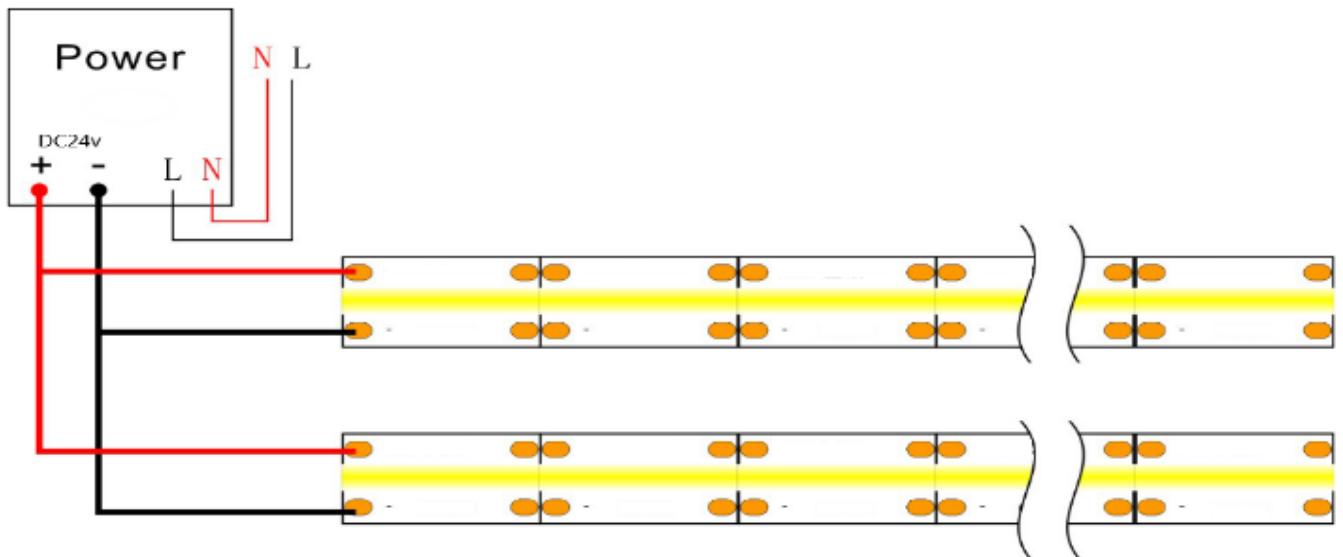

SPECIFICATION

Instruction

1、 Connection

R/Y/B/G/W single color Non waterproof LED strip series: There are two wires for the product (Wire Pathway 22AWG; Wire Length 150MM), the Red one is connected to the positive section of the power supply while the Black one is for the cathode. If use the controller, the Red one is connected to the positive section of the controller while the Black one is for the cathode.

2、 Installation

3M glue on the back of the product. Rive off the protection paper then install the product to anywhere you need to.

3、 Installation Notice

1) Make sure the connection is correct according to the diagram.
2) Pay attention on the parameters limit on the above form. DO NOT run over the peak value.
3) Keep the surface of installation clear and level avoid breaking off.
4) Avoid the crook area is the just position of LED and other components, in order to protect the product and extend the lifespan of the product.